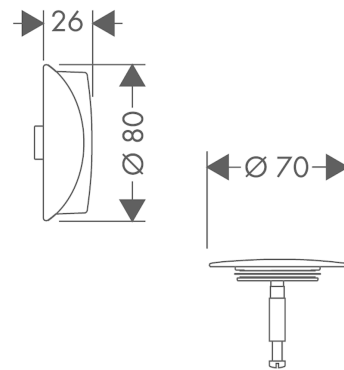

Flexaplus

Finish set waste and overflow set

Finish: **Matt Black** Article Number: **58185670**

Description

product features

- consists of: turning handle, security plug
- suitable for standard and special bath tubs
- TÜV certified

Design awards

Product image

Scale drawing

Flexaplus

Finish set waste and overflow set

Finish: **Matt Black** Article Number: **58185670**

Exploded Drawing

Year of production: >07/19

Flexaplus**Finish set waste and overflow set**Finish: **Matt Black** Article Number: **58185670****Spare part list**

Year of production: >07/19

| Pos. | Description | Article Number | PC | PU |
|-------------|----------------------------|-----------------------|-----------|-----------|
| 1 | turning handle | 96329670 | 57 | 1 |
| 2 | plug | 96153670 | 58 | 1 |
| 3 | hexagon socket screw M5x25 | 97658000 | 3 | 1 |
| 4 | O-ring 36x3,5 | 98066000 | 1 | 1 |