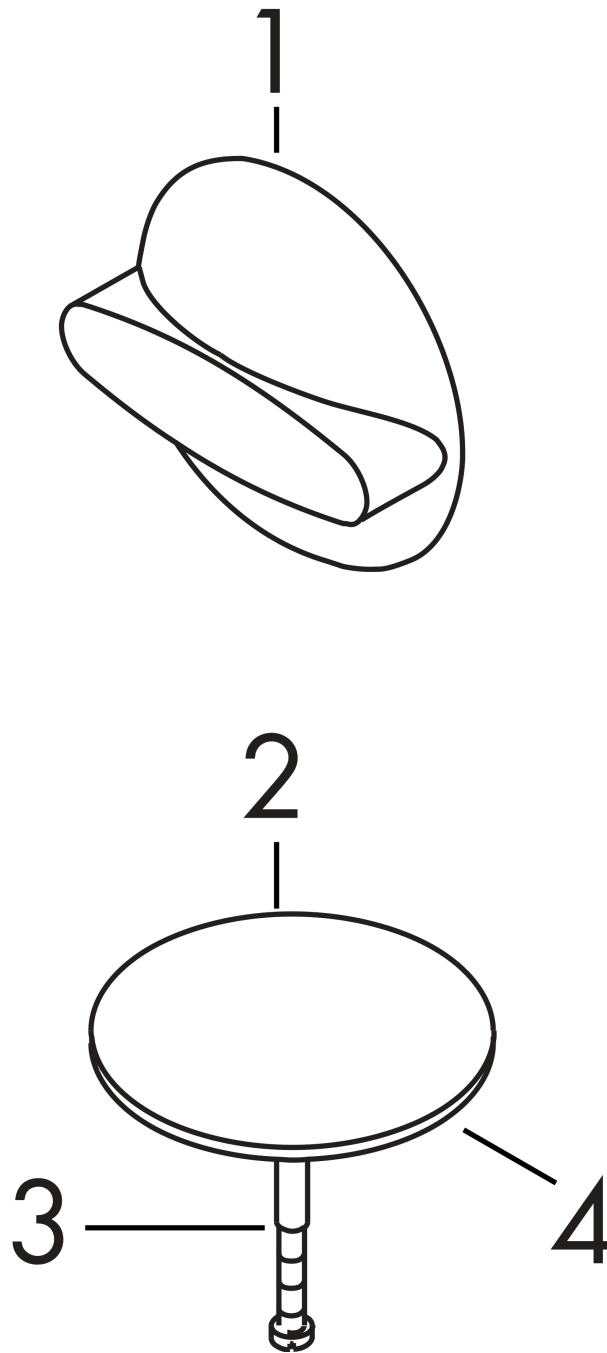

Flexaplus

Finish set waste and overflow set

Finish: **Matt Black** Article Number: **58185670**

Description

product features

- consists of: turning handle, security plug
- suitable for standard and special bath tubs
- TÜV certified

Design awards

Product image

Scale drawing

Flexaplus

Finish set waste and overflow set

Finish: **Matt Black** Article Number: **58185670**

Exploded Drawing

Year of production: >07/19

Flexaplus**Finish set waste and overflow set**Finish: **Matt Black** Article Number: **58185670****Spare part list**

Year of production: >07/19

| Pos. | Description | Article Number | PC | PU |
|-------------|----------------------------|-----------------------|-----------|-----------|
| 1 | turning handle | 96329670 | 57 | 1 |
| 2 | plug | 96153670 | 58 | 1 |
| 3 | hexagon socket screw M5x25 | 97658000 | 3 | 1 |
| 4 | O-ring 36x3,5 | 98066000 | 1 | 1 |